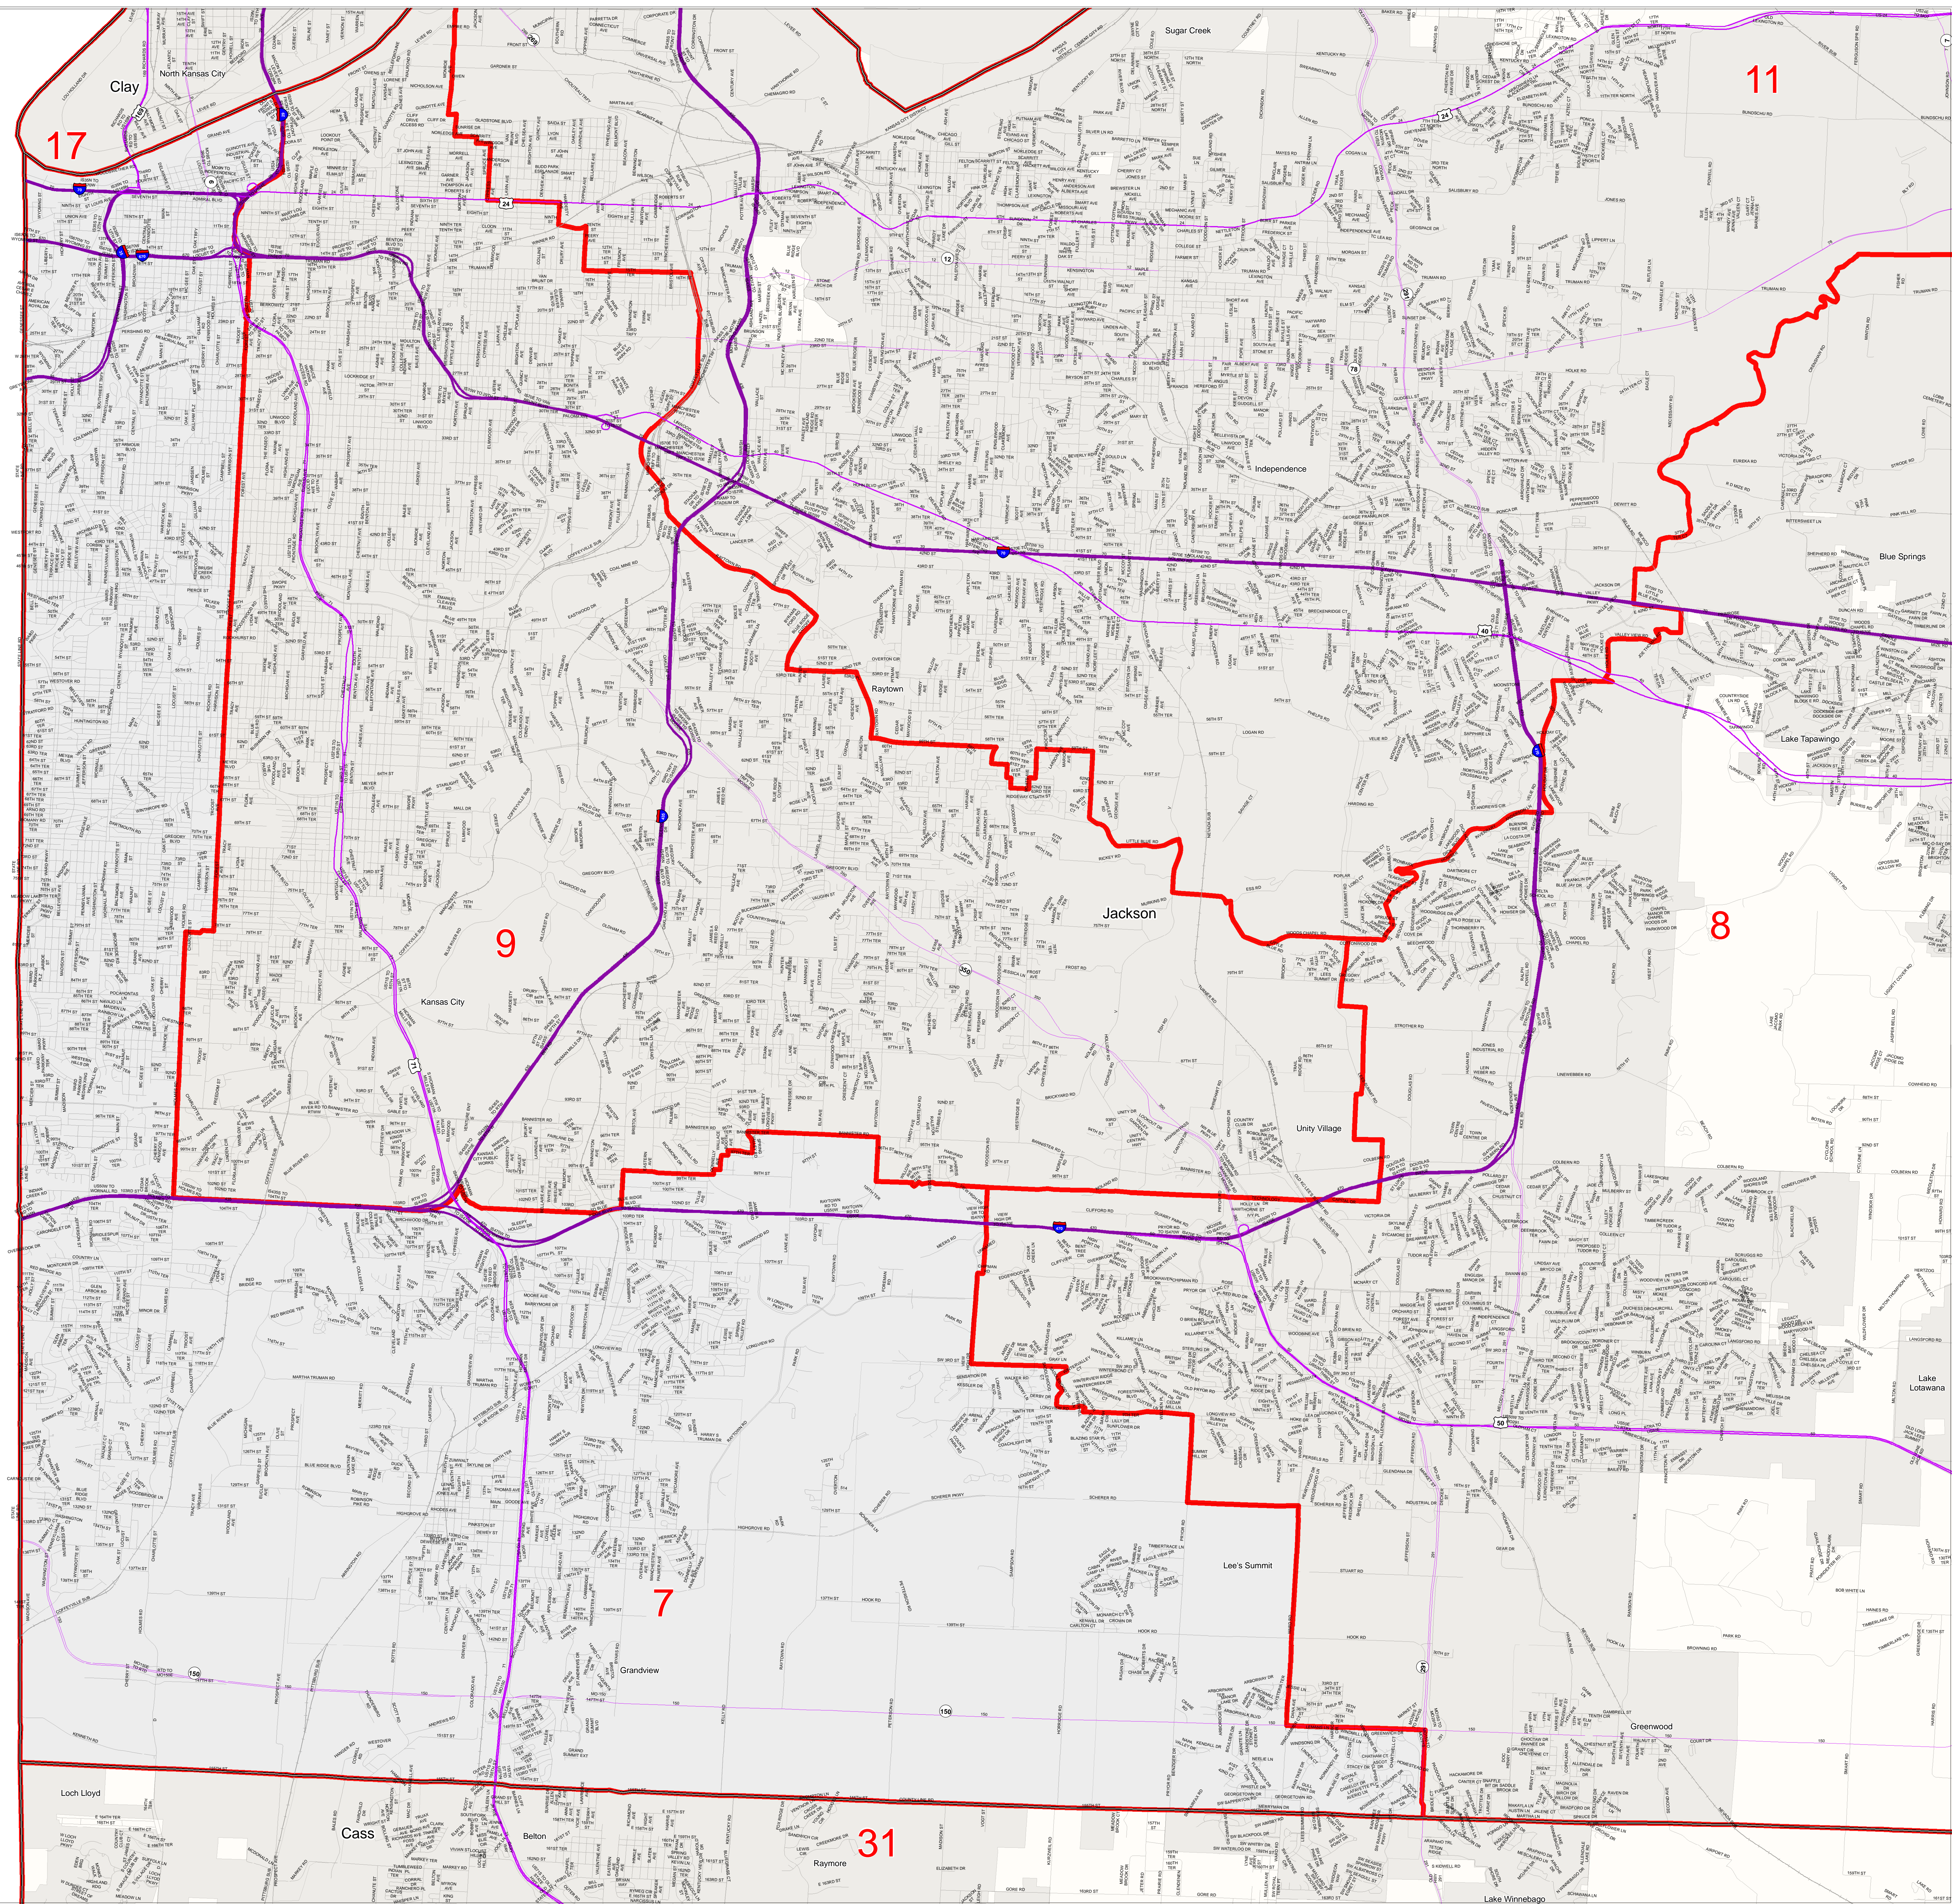

Missouri State Senate District Number 7

2012 Senate Apportionment Commission – Final Plan

- Districts
- Counties
- Interstates
- U.S. Highways
- MO Highways
- Streets
- Incorporated Places*
- Area Outside of Featured District